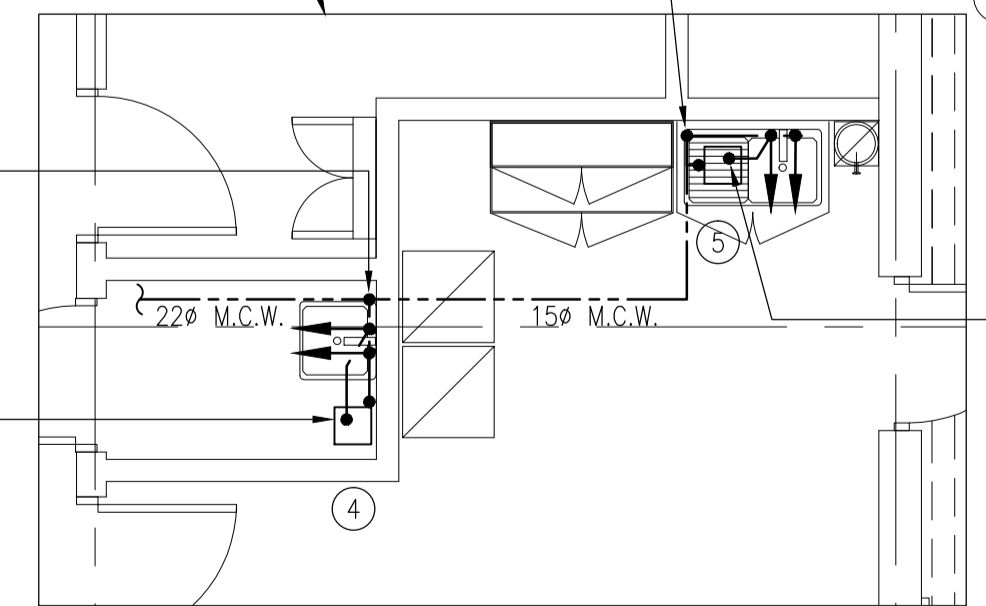

EXTENDED ROOM
SCALE : 1:50

STAFF AND ACCESSIBLE TOILETS
SCALE : 1:50

JUNIOR CLASSROOMS 1&2 TOILETS AND FOOD ACTIVITY
SCALE : 1:50

INFANT 1&2 AND JUNIOR 3&4 CLASSROOM TOILETS
SCALE : 1:50

RECEPTION CLASSROOM TOILETS
SCALE : 1:50

STAFF ROOM
SCALE : 1:50

15ø COPPER PIPE DROP TO LOW LEVEL TO SERVE SINK.
15ø M.C.W. WITHIN CEILING VOID RUN IN FLEX PIPE.

15ø M.C.W. CONNECT TO NEAREST SUPPLY.