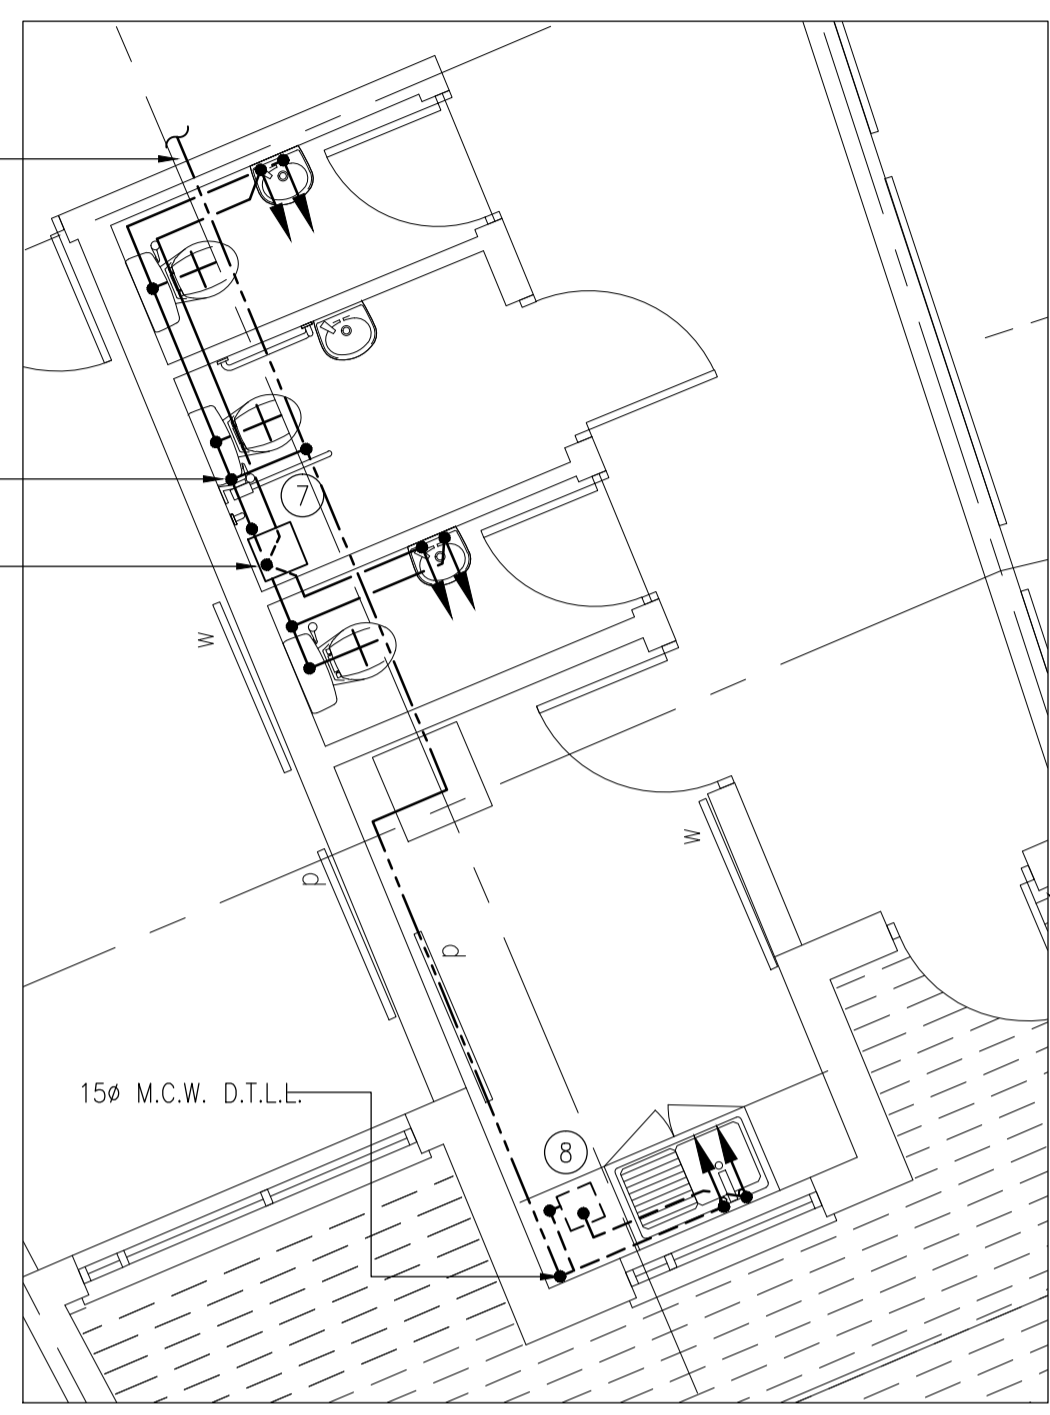

EXTENDED ROOM
SCALE : 1:50

STAFF AND ACCESSIBLE TOILETS
SCALE : 1:50

JUNIOR CLASSROOMS 1&2 TOILETS AND FOOD ACTIVITY
SCALE : 1:50

INFANT 1&2 AND JUNIOR 3&4 CLASSROOM TOILETS
SCALE : 1:50

RECEPTION CLASSROOM TOILETS
SCALE : 1:50

STAFF ROOM
SCALE : 1:50

15ø COPPER PIPE DROP TO LOW LEVEL TO SERVE SINK.
15ø M.C.W. WITHIN CEILING VOID RUN IN FLEX PIPE.

15ø M.C.W. CONNECT TO NEAREST SUPPLY.