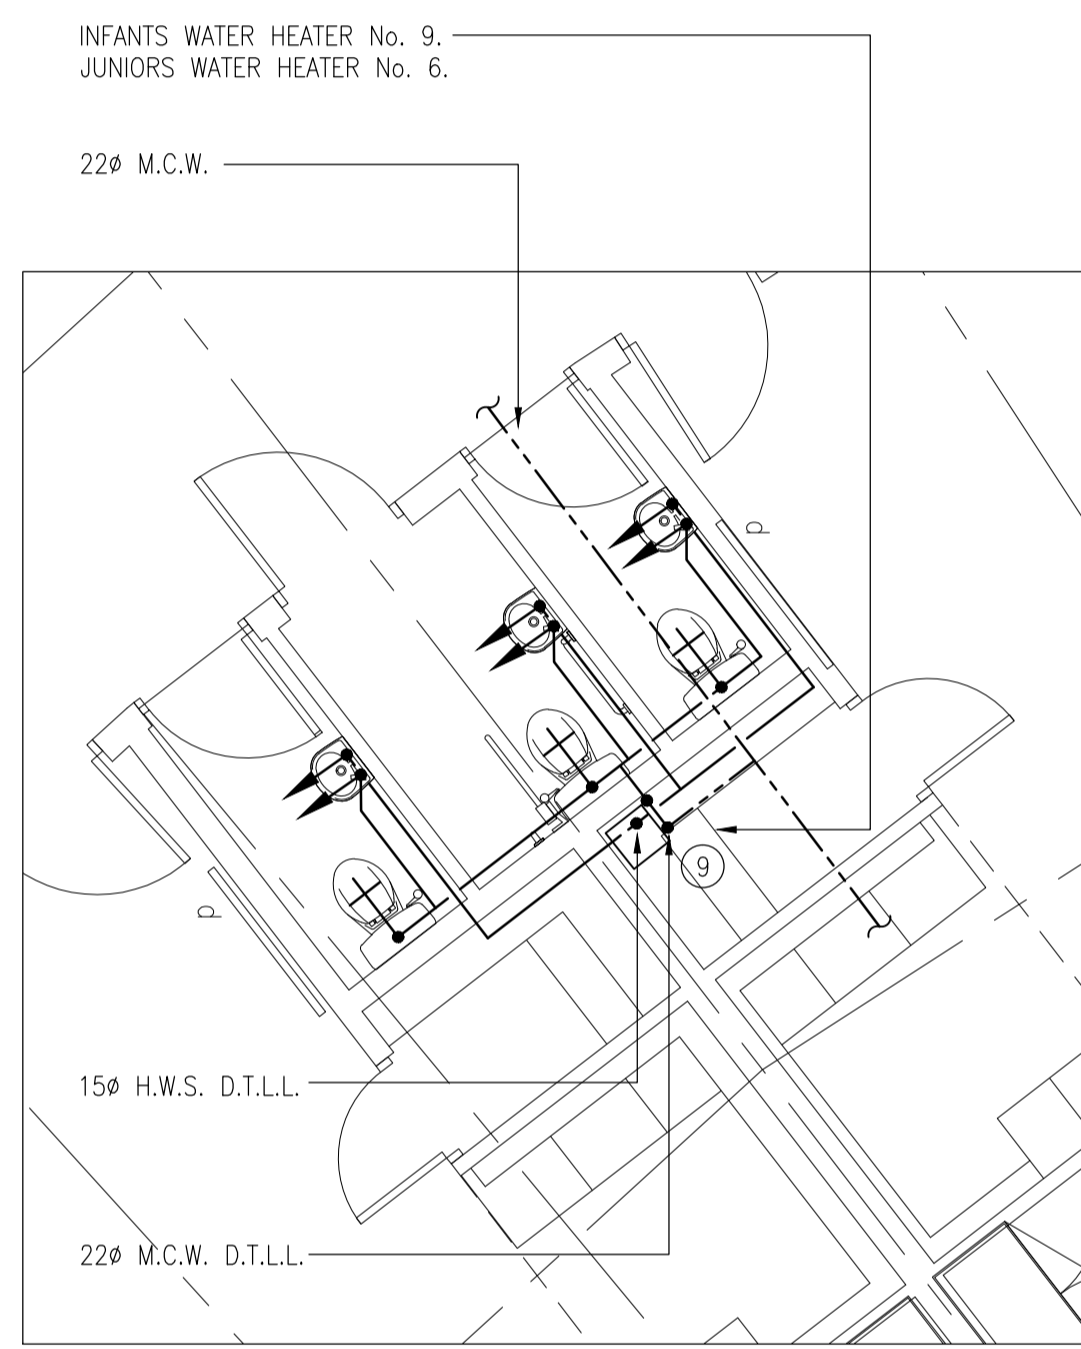

EXTENDED ROOM
SCALE : 1:50

STAFF AND ACCESSIBLE TOILETS
SCALE : 1:50

JUNIOR CLASSROOMS 1&2 TOILETS AND FOOD ACTIVITY
SCALE : 1:50

INFANT 1&2 AND JUNIOR 3&4 CLASSROOM TOILETS
SCALE : 1:50

RECEPTION CLASSROOM TOILETS
SCALE : 1:50

STAFF ROOM
SCALE : 1:50

15ø COPPER PIPE DROP TO LOW LEVEL TO SERVE SINK.
15ø M.C.W. WITHIN CEILING VOID RUN IN FLEX PIPE.

15ø M.C.W. CONNECT TO NEAREST SUPPLY.