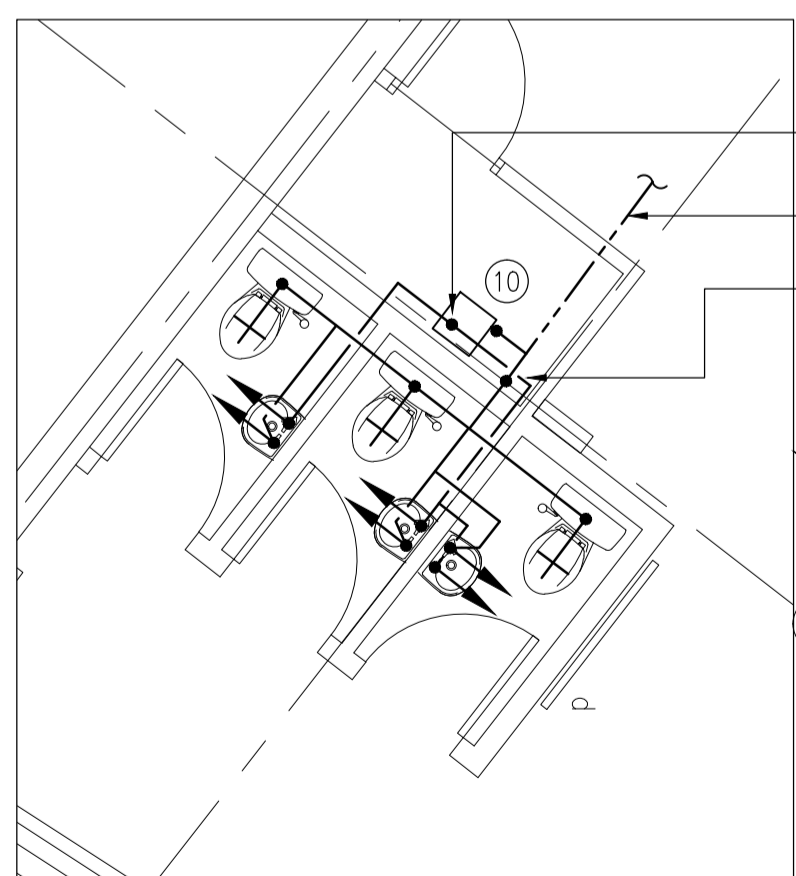

EXTENDED ROOM
SCALE : 1:50

STAFF AND ACCESSIBLE TOILETS
SCALE : 1:50

JUNIOR CLASSROOMS 1&2 TOILETS AND FOOD ACTIVITY
SCALE : 1:50

INFANT 1&2 AND JUNIOR 3&4 CLASSROOM TOILETS
SCALE : 1:50

RECEPTION CLASSROOM TOILETS
SCALE : 1:50

STAFF ROOM
SCALE : 1:50

15ø COPPER PIPE DROP TO LOW LEVEL TO SERVE SINK.
15ø M.C.W. WITHIN CEILING VOID RUN IN FLEX PIPE.

15ø M.C.W. CONNECT TO NEAREST SUPPLY.